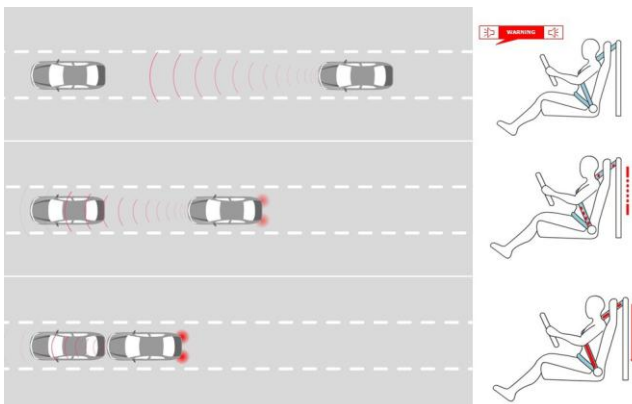

Radar Technology

Millimeter wave radar technology for safe and stress free driving.

Millimeter Wave Radar

The Elesys Millimeter Wave Radar operates by emitting a 76 GHz radio signal in a predefined direction through a transmitter. The waves reflected by objects located within the radar's detection range are then received back by a receiver module and processed to determine the distance and relative speed of those objects. This information can then be used to maintain safe distance or stop if necessary to avoid collision.

ACC: Adaptive Cruise Control

The ACC system, is based on our proprietary 76GHz radar technology. The radar detects objects in its path and monitors both the distance and speed of the vehicle in front. By tracking a preceding vehicle, the ACC system provides automatic acceleration and deceleration to maintain a desired or safe distance. This in turn provides the driver with a safer, more comfortable, and stress free driving experience.

CMBS: Collision Mitigation and Braking System

The Elesys Collision Mitigation and Braking System (CMBS) works in conjunction with ACC to provide full braking in emergency situations. CMBS will first alert the driver through an audio and visual warning. Next, it will apply moderate braking to slow the vehicle and engage the E-Prentioner to “tug” the seat belt to notify the driver. Then, if needed, it will engage stronger braking power to avoid or mitigate the effects of a collision.

Benefits

- Both near and far range detection capabilities
- Wider detection range & pedestrian detection at various environmental conditions

Specifications

- Frequency: 76Ghz
- Detection Range: 150m
- Dimensions: W99.3 x H90.4 x D39.1 (mm)
- Horizontal Viewing Angle: 16/40 Degrees (Far Range/Near Range)