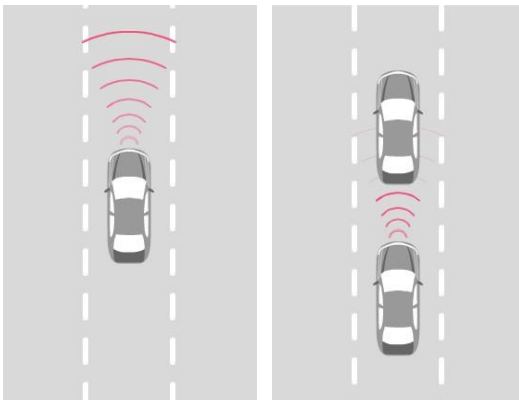

Radar Technology

Millimeter wave radar technology for safe and stress free driving.

Millimeter Wave Radar

The Elesys Millimeter Wave Radar operates by emitting a 76 GHz radio signal in a predefined direction through a transmitter. The waves reflected by objects located within the radar's detection range are then received back by a receiver module and processed to determine the distance and relative speed of those objects. This information can then be used to maintain safe distance or stop if necessary to avoid collision.

ACC: Adaptive Cruise Control

The ACC system, is based on our proprietary 76GHz radar technology. The radar detects objects in its path and monitors both the distance and speed of the vehicle in front. By tracking a preceding vehicle, the ACC system provides automatic acceleration and deceleration to maintain a desired or safe distance. This in turn provides the driver with a safer, more comfortable, and stress free driving experience.

CMBS: Collision Mitigation and Braking System

The Elesys Collision Mitigation and Braking System (CMBS) works in conjunction with ACC to provide full braking in emergency situations. CMBS will first alert the driver through an audio and visual warning. Next, it will apply moderate braking to slow the vehicle and engage the E-Prentioner to “tug” the seat belt to notify the driver. Then, if needed, it will engage stronger braking power to avoid or mitigate the effects of a collision.

Benefits

- Both near and far range detection capabilities
- Wider detection range & pedestrian detection at various environmental conditions

Specifications

- Frequency: 76Ghz
- Detection Range: 150m
- Dimensions: W99.3 x H90.4 x D39.1 (mm)
- Horizontal Viewing Angle: 16/40 Degrees (Far Range/Near Range)